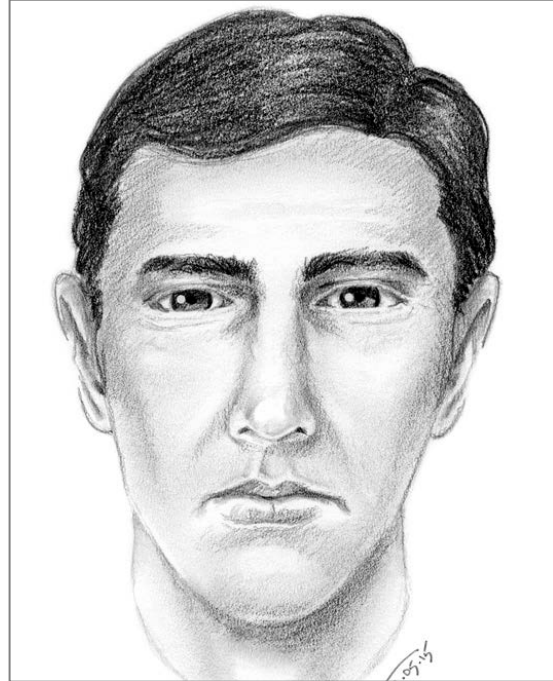

CRIME ALERT Notification

LOS ANGELES POLICE DEPARTMENT
OFFICIAL PUBLICATION OF THE HOLLYWOOD CRIME ANALYSIS DETAIL

BURGLARY — UPDATE #1

SUSPECT #1

MALE
HISPANIC
BLACK HAIR
BROWN EYES
5'07"
160 LBS
28 YEARS

SUSPECT #2: NOT SEEN

DR NO.	LOCATION	RD	PREMISE	DATE & TIME
15-06-05469	2850 Belden Dr	615	Single Family Dwelling	01-21-2015, 1530 Hrs
15-02-04401	3514 London St	204	Single Family Dwelling	01-08-2015, 1630 Hrs

MO: The Suspect #1 knocked on the Victim's door posing as a City employee sent to examine the Victim's trees in the backyard. While Suspect #1 distracted the Victim, Suspect #2 entered the unsecured rear door and took the Victim's property. Both suspects fled to an unknown location.