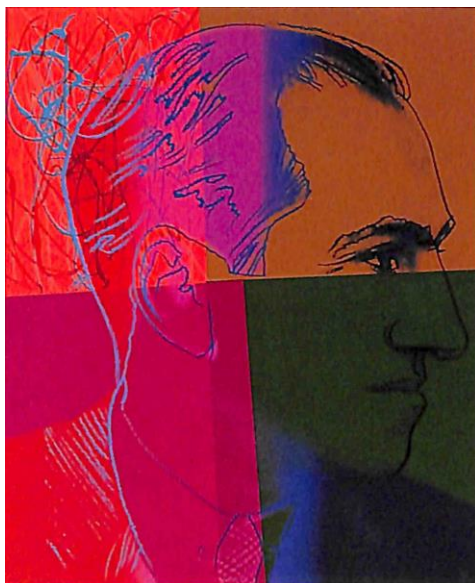

### **STOLEN ART**

The below limited edition fine art prints by Andy Warhol decorated the walls of an office building in Hollywood. In 2015, the original prints were discovered to have been stolen and replaced with fakes. The year of theft is unknown. All of the prints are from the same set and have the same edition number (73/200). However, some of the numbers may have been altered to appear to be 78/200 in order to evade detection. A \$15,000 reward is being offered for information leading to the recovery of this art.

The screenprints are from the series Ten Portraits of Jews of the Twentieth Century made in 1980. Each is 40" x 32" and signed.

Sarah Bernhardt

Louis Brandeis

Martin Buber

Sigmund Freud

George Gershwin

Gertrude Stein