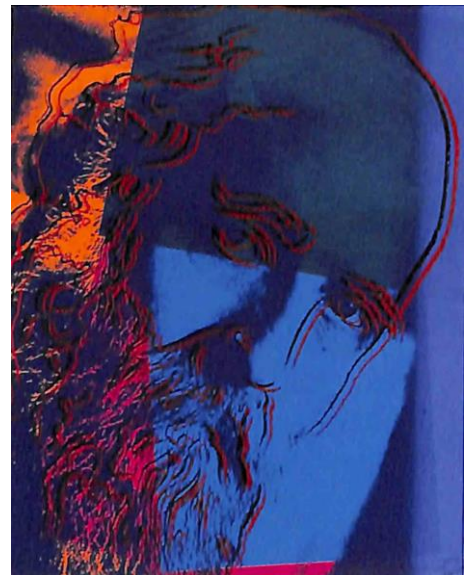

### **STOLEN ART**

The below limited edition fine art prints by Andy Warhol decorated the walls of an office building in Hollywood. In 2015, the original prints were discovered to have been stolen and replaced with fakes. The year of theft is unknown. All of the prints are from the same set and have the same edition number (73/200). However, some of the numbers may have been altered to appear to be 78/200 in order to evade detection. A \$15,000 reward is being offered for information leading to the recovery of this art.

The screenprints are from the series Ten Portraits of Jews of the Twentieth Century made in 1980. Each is 40" x 32" and signed.

Sarah Bernhardt

Louis Brandeis

Martin Buber

Sigmund Freud

George Gershwin

Gertrude Stein