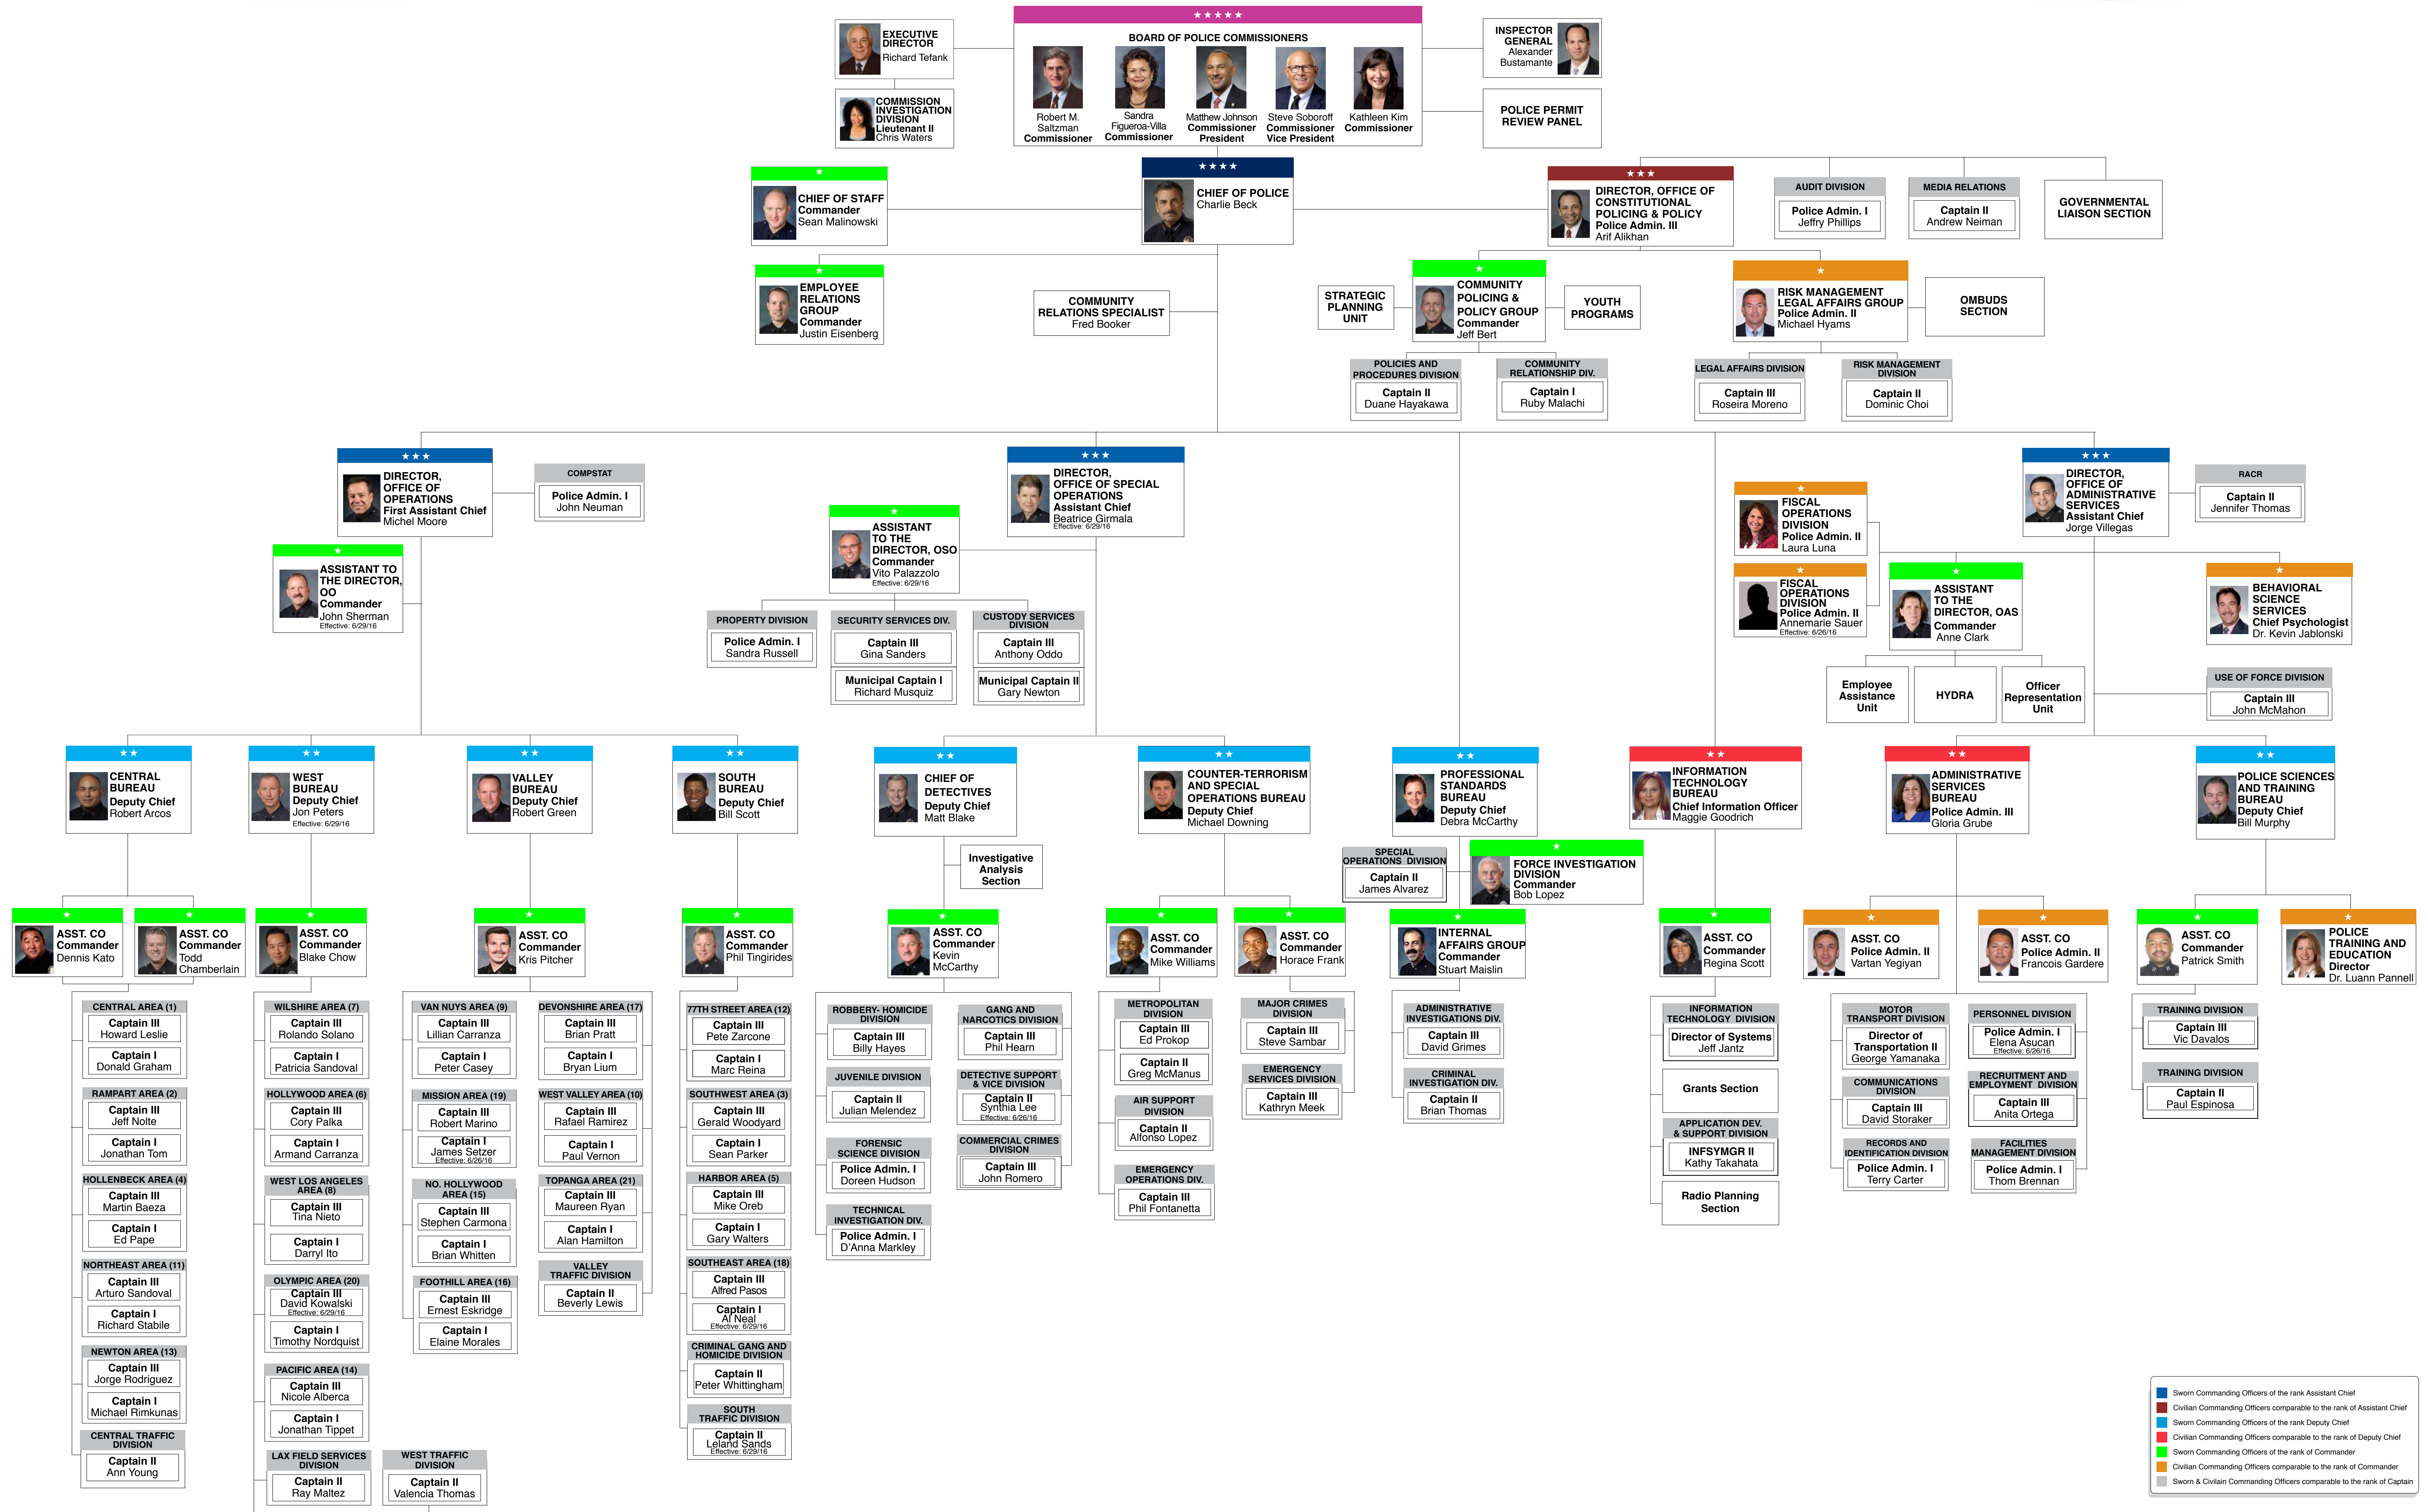

LOS ANGELES POLICE DEPARTMENT ORGANIZATION CHART

CHARLIE BECK, CHIEF OF POLICE

Current: As of June 26, 2016 - July 09, 2016