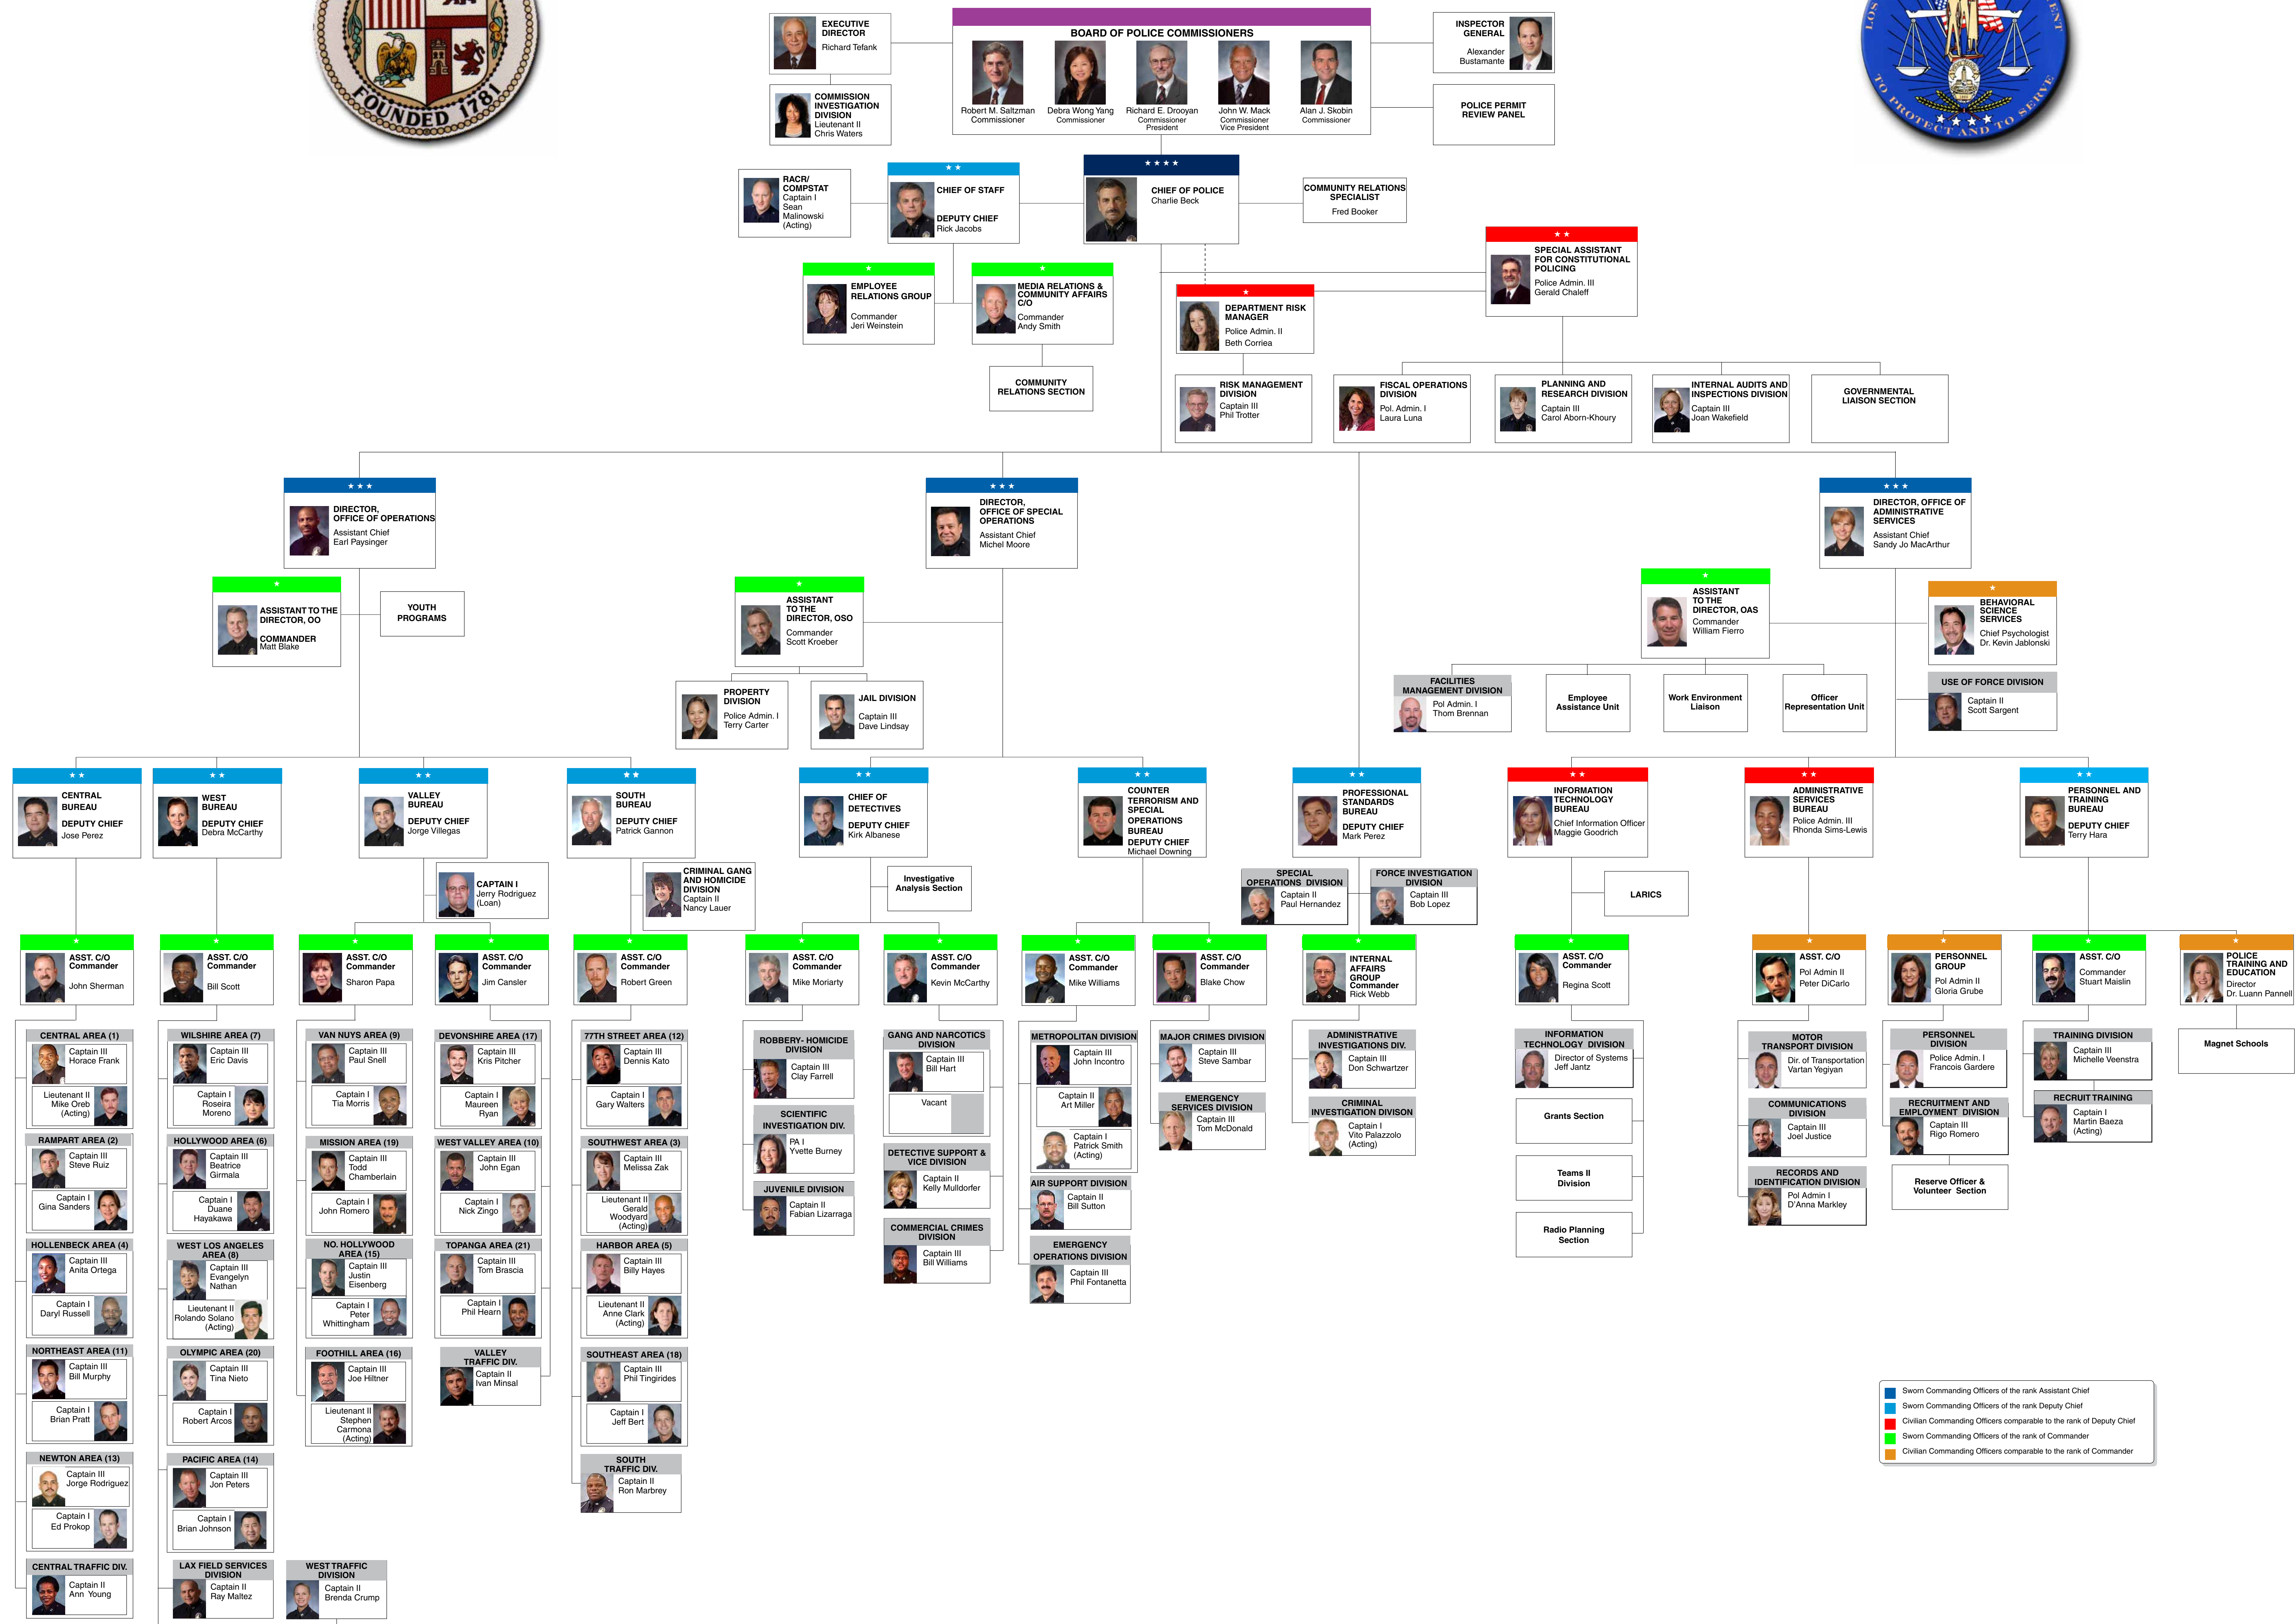

LOS ANGELES POLICE DEPARTMENT ORGANIZATION CHART

CHARLIE BECK, CHIEF OF POLICE

Current: As of January 15, 2012

■ Sworn Commanding Officers of the rank Assistant Chief
■ Sworn Commanding Officers of the rank Deputy Chief
■ Civilian Commanding Officers comparable to the rank of Deputy Chief
■ Sworn Commanding Officers of the rank of Commander
■ Civilian Commanding Officers comparable to the rank of Commander