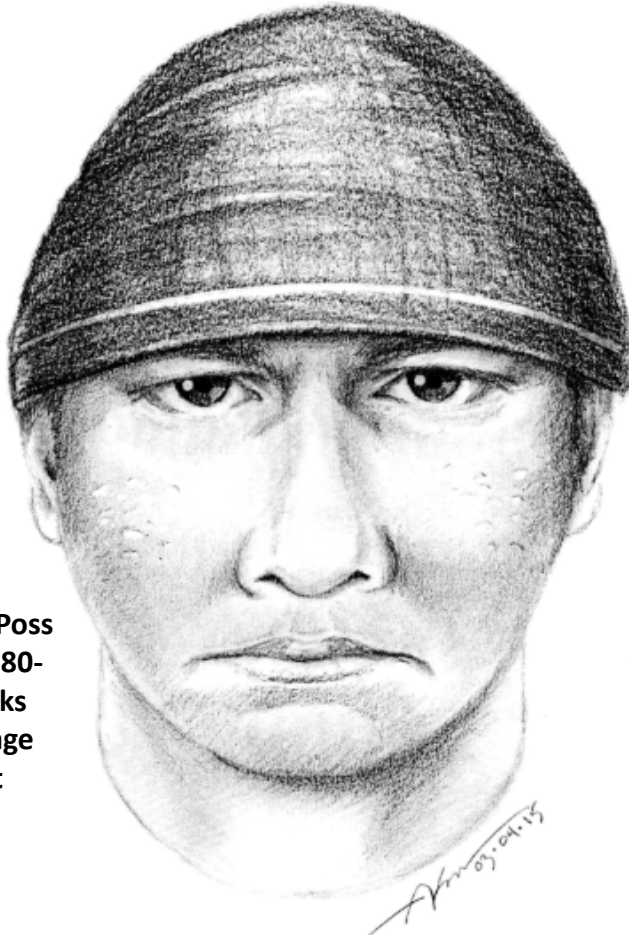

COMMUNITY ALERT

Notification

LOS ANGELES POLICE DEPARTMENT

OFFICIAL PUBLICATION OF THE WEST VALLEY AREA CRIME ANALYSIS DETAIL

Attempt Rape

MO: Suspect followed victim as she was walking home. Suspect held a knife to her throat and attempted to assault her.

Suspect :

Male, Hispanic, Unk hair (Poss brown), Dark eyes, 505, 180-220, pockmarks on cheeks
Susp used English language with little to no accent

DATE / TIME	LOCATION
2-25-15/ 1930	S/E/C of Archwood St and Shirley Ave