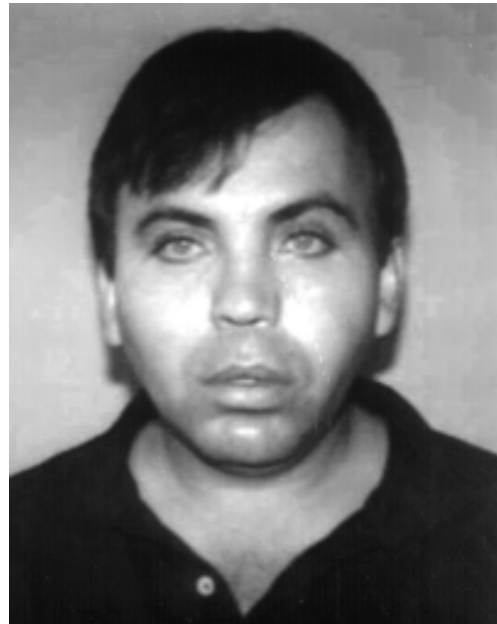

STOLEN ART

FREDERICK HART THEFT PATTERN

A pattern of thefts of Frederick Hart sculptures has been occurring at galleries from California to Colorado.

In Vail, Colorado, a male Hispanic entered a gallery and shoplifted three Hart sculptures. He later returned to possibly take a matching companion piece to one already stolen. He was recognized and a gallery employee chased the suspect. This led to an altercation with the suspect who managed to break free. He fled to a waiting getaway car driven by someone else. The car sideswiped another vehicle in its haste to escape. The suspects' car was a white 1995 Chevrolet Lumina with California plates - #3MRX293. Since the crime, the car has been issued new plates - #3XXE197.

Similar thefts have occurred in the California cities of Carmel, Laguna Beach and San Diego during which Frederick Hart sculptures have been targeted.

The car was traced to the Los Angeles area where the Art Theft Detail was requested to assist in the investigation. This resulted in the identification of Luis Bautista Abella as the Vail, Colorado thief. He travels frequently between Los Angeles and Mexico where he may be disposing of the art. Abella and the vehicle are wanted. It appears that Abella may also have arrest

Luis Bautista Abella

warrants in Wyoming and Utah. He is described as a male Hispanic, 5'6", 160, DOB: 9-13-69. However, he uses numerous other AKAs and birthdates. Abella's true name may be Francisco Carrillo with a birthdate of 9-9-77.